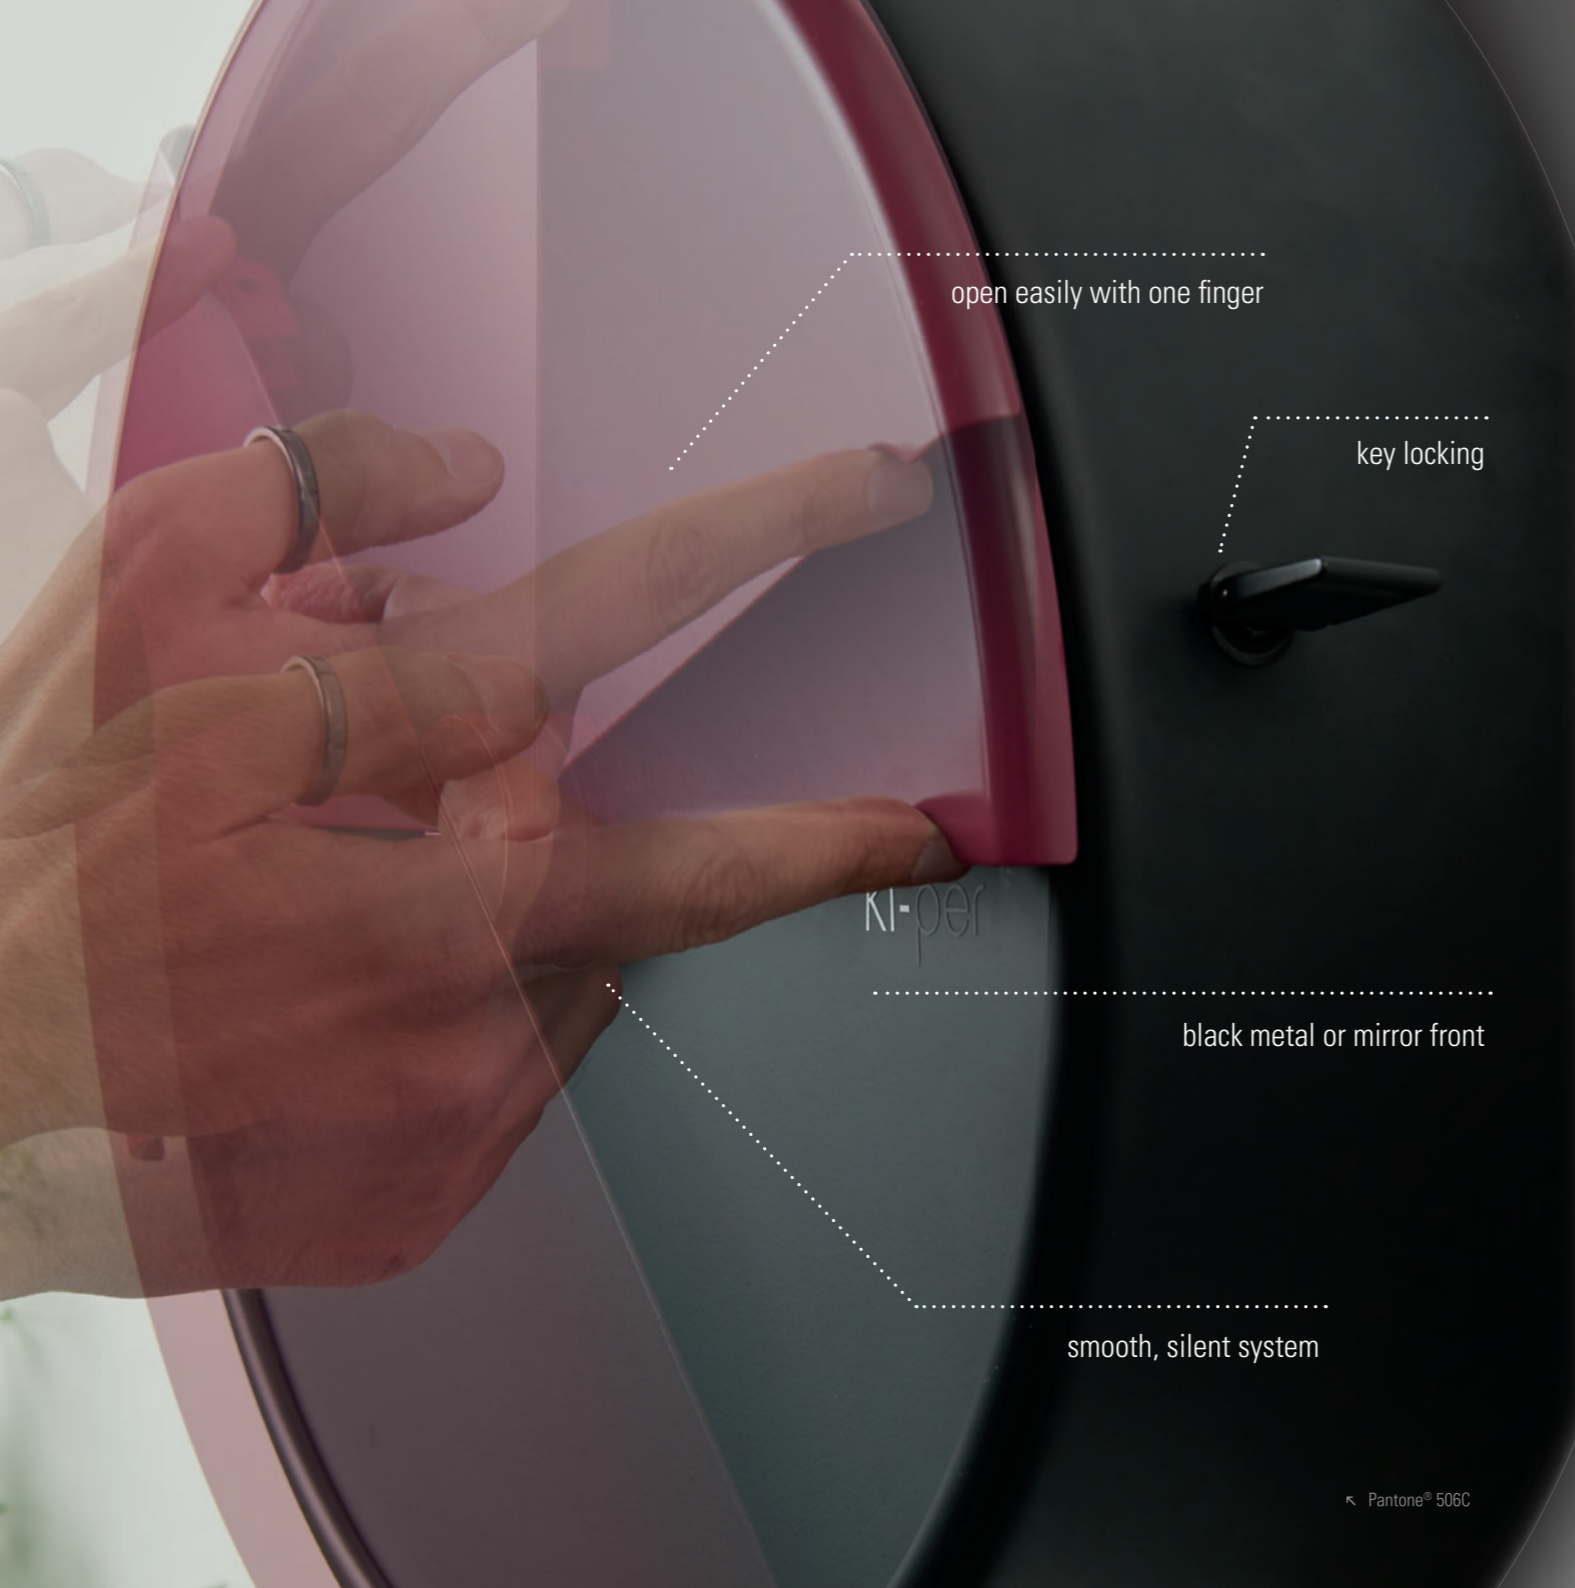

open easily with one finger

key locking

black metal or mirror front

smooth, silent system

◀ Pantone® 506C