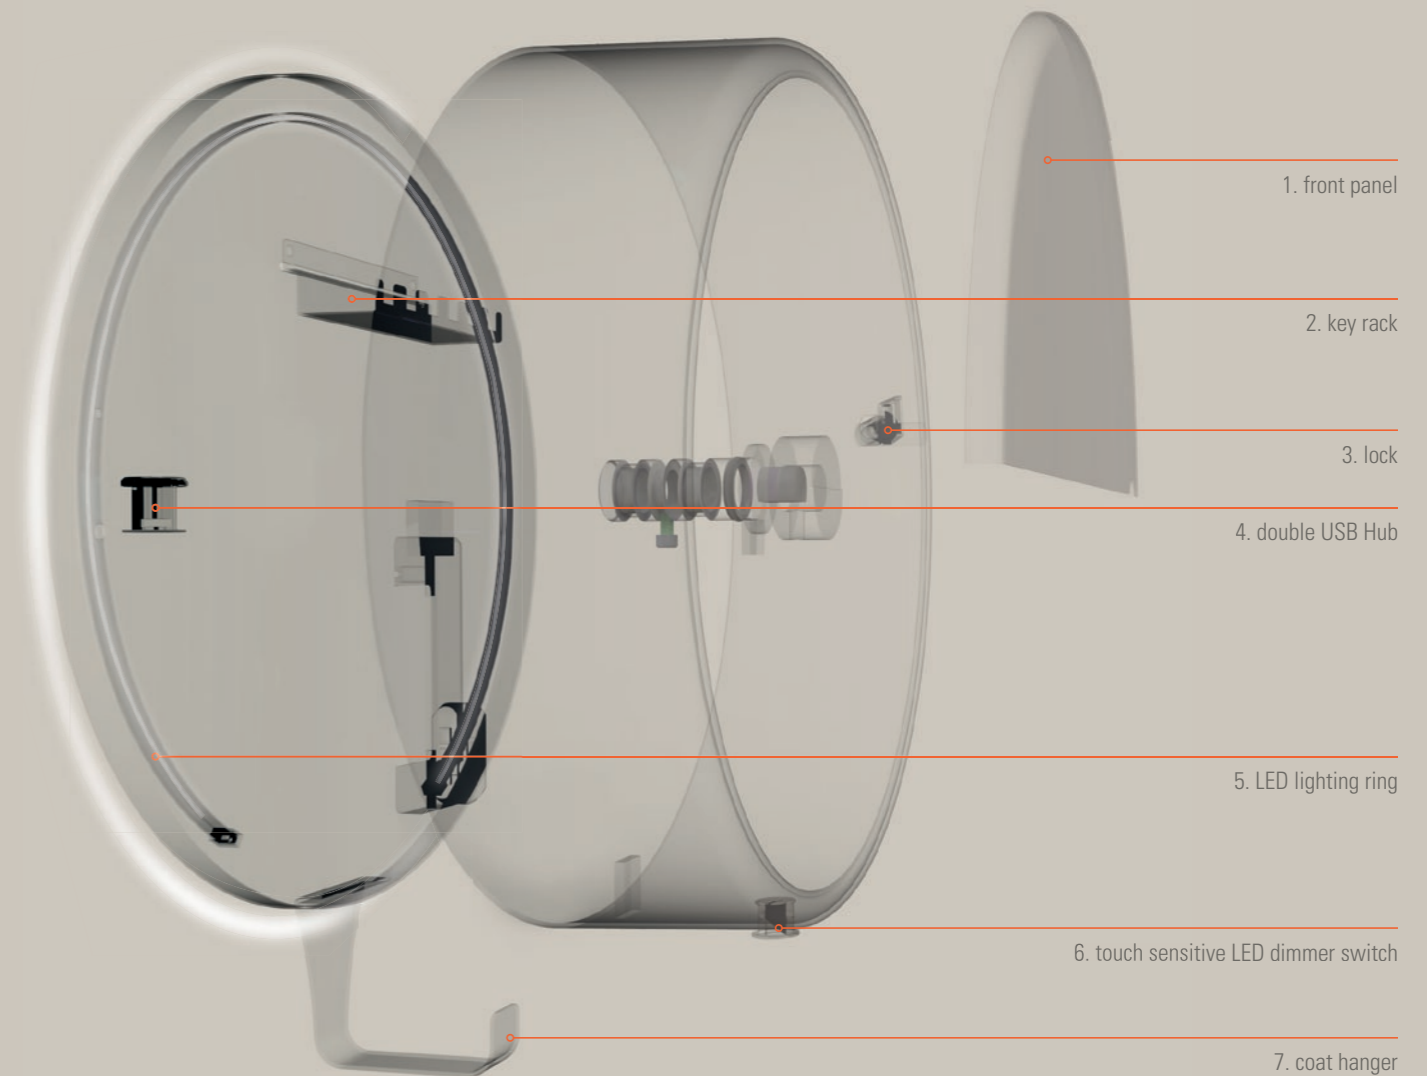

RAL 7021 ↑

RAL 9016 ▶

open easily with one finger

key locking

black metal or mirror front

smooth, silent system

◀ Pantone® 506C

INSIDE KI-PER

1. front panel

2. key rack

3. lock

4. double USB Hub

5. LED lighting ring

6. touch sensitive LED dimmer switch

7. coat hanger

1. pannello frontale 2. portachiavi 3. serratura
4. Doppio Hub USB 5. striscia luci LED
6. Interruttore / dimmer a sfioramento
7. appendiabiti

1. panneau avant 2. porte-clés 3. verrouillage
4. Double Hub USB 5. Bague lumineuse LED
6. Interrupteur gradateur à LED tactile
7. Cintre

1. Frontplatte 2. Schlüsselgestell 3. Schloss
4. Doppelter USB-Hub 5. LED-Lichtring
6. Berührungsempfindlicher LED-Dimmerschalter
7. Kleiderbügel