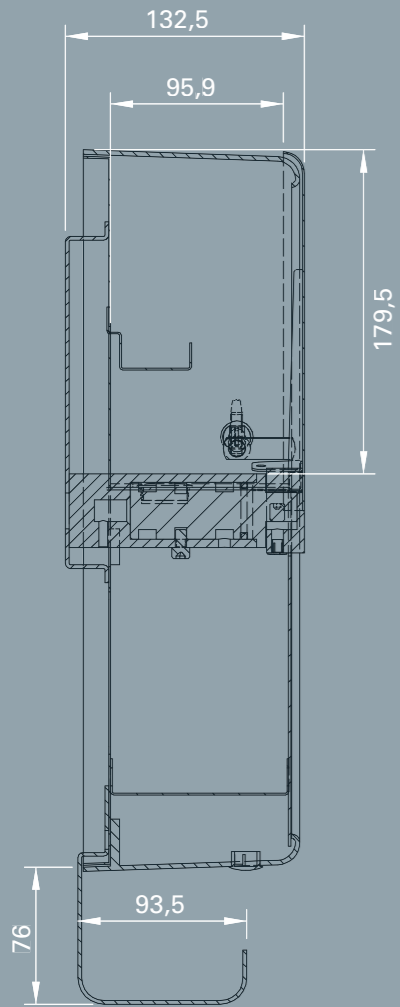

SIZES

mm

MATERIALS

metal / abs

project_ lissak.com photography_ Colin Dutton

additional photography by Paolo Gamelli

many thanks to_02 studio for the environments, Mardegan legno srl for the wood floors and Adielle srl for the use of their showroom and offices