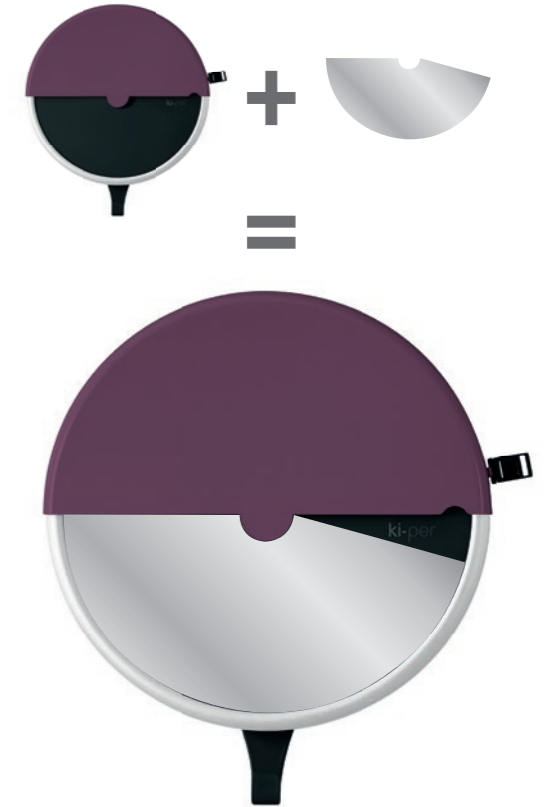

Puoi applicare uno specchio su tutti i modelli di Ki-per.

On peut appliquer un miroir sur tout modèle Ki-per.

Sie können Ihrem Ki-per auch einen Spiegel hinzufügen.