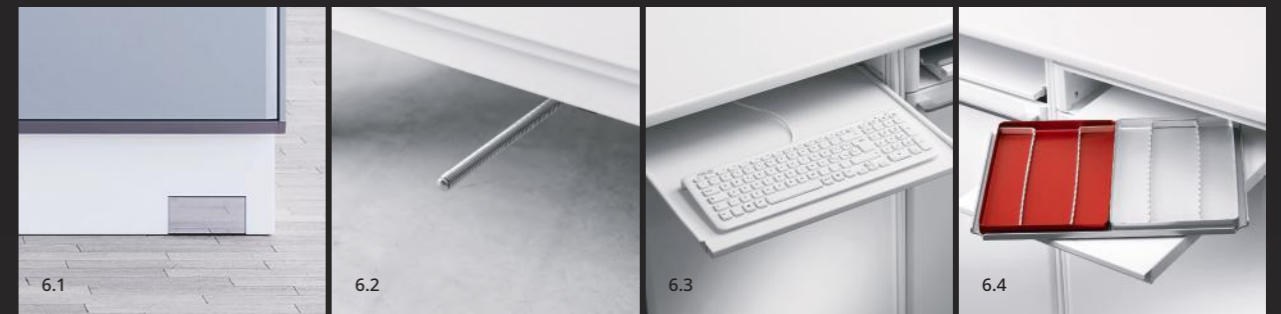

1. Worktops and sinks

- 1.1 laminate worktop with ceramic sink
- 1.2 LAP worktop with square stainless steel sink
- 1.3 Corian® worktop and sink
- 1.4 Fenix NTM® worktop and stainless steel sink
- 1.5 Glass worktop and sink

6. Modules and accessories

- 6.1 electromagnetic pedal control (ACS1)
- 6.2 spring-loaded electromagnetic control (ACS1A)
- 6.3 pull-out shelf for PC keyboard (ACS13A)
- 6.4 pull-out shelf with pivoting holder for 2 standard trays (ACS13C)
- 6.5 side support for PC-tower (ACS14)

2. Drawers

- 2.1 handles with "matt chrome" finish
- 2.2 push&pull opening

3. Hygiene

- 3.1 eden dispenser for gloves, cups and face masks
- 3.2 hygiene unit equipped with infrared soap distributor and distributors for napkins, double gloves, masks and cups
- 3.3 modular dispenser for gloves, masks, napkins, cups, infrared soap distributor and storage shelf

Eva: modules, accessories, functions

5. Mobile units

- 5.1 mobile unit (W38 H85 D43cm) for electrical appliances with 3 shelves
- 5.2 mobile unit (W45 H85 D49cm) for electrical appliances with 3 shelves
- 5.3 Friday trolley for handling electrical appliances, bagged sterile instruments, infected material, sharps and a waste separator

4. Wall cabinets

- 4.1 push opening metal door (VP50 · W50 · H45 · D35cm)
- 4.2 push opening metal doors (VP100 · W100 · H45 · D35cm)
- 4.3 wall cabinet with sliding glass doors (RCVP1 · W100 · H45 · D35cm)
- 4.4 stainless steel holders for: 12 trays (ACS15); 9 tubs (ACS15A); 12 trays and 3 tubs (ACS15B); 3 tubs (ACS15C)